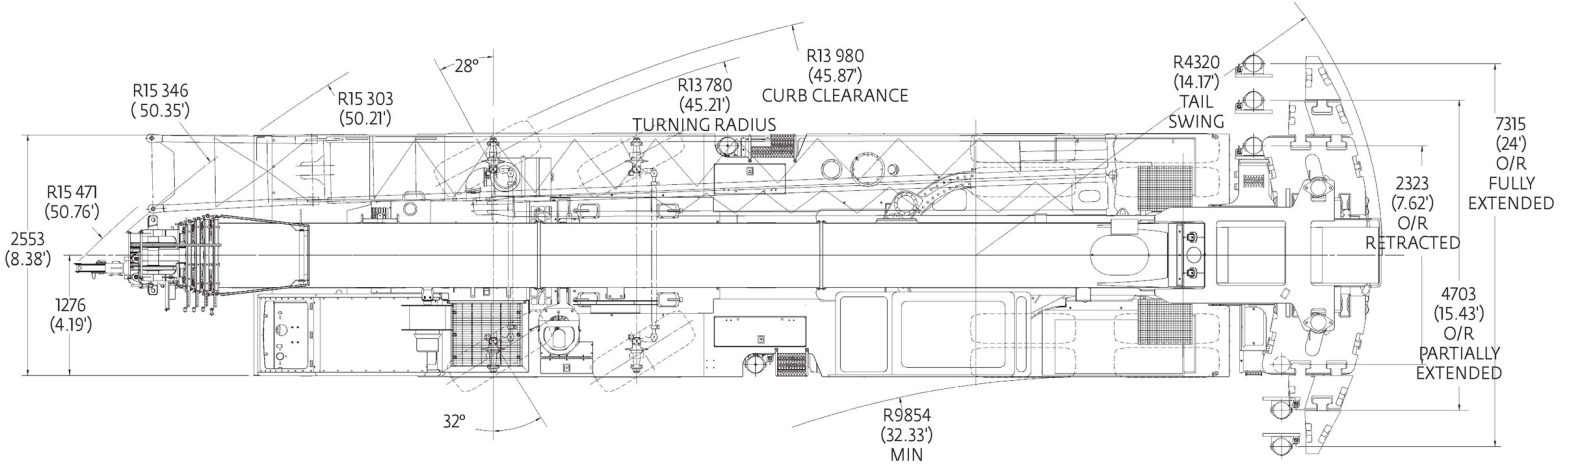

CROFTON
CRANE RENTAL & RIGGING

Grove TMS9000E

Product Guide

Features

- 90 t (110 USt) capacity
- 11,2 m - 43,4 m (36 ft - 142 ft) five-section full power boom
- Patented TWIN-LOCK™ boom pinning system
- 10 m - 17 m (33 ft - 56 ft) bi-fold lattice swingaway extension
- Optional lattice insert extensions for a 72,2 m (237 ft) maximum tip height
- Tilttable superstructure cab
- Up to 21 300 kg (48,500 lb) counterweight with hydraulic removal system

Dimensions

Dimensions shown in mm (ft)

Working Range

Main Boom and Manual Extension

36 ft - 142 ft main boom and manual lattice extension

Dimensions area for largest Grove furnished hookblock and headache ball, with anti-two block activated.

Working Range

Main Boom, Manual Extension, and Inserts

36 ft - 142 ft main boom, manual lattice extension and two 16 ft inserts

Dimensions area for largest Grove furnished hookblock and headache ball, with anti-two block activated.