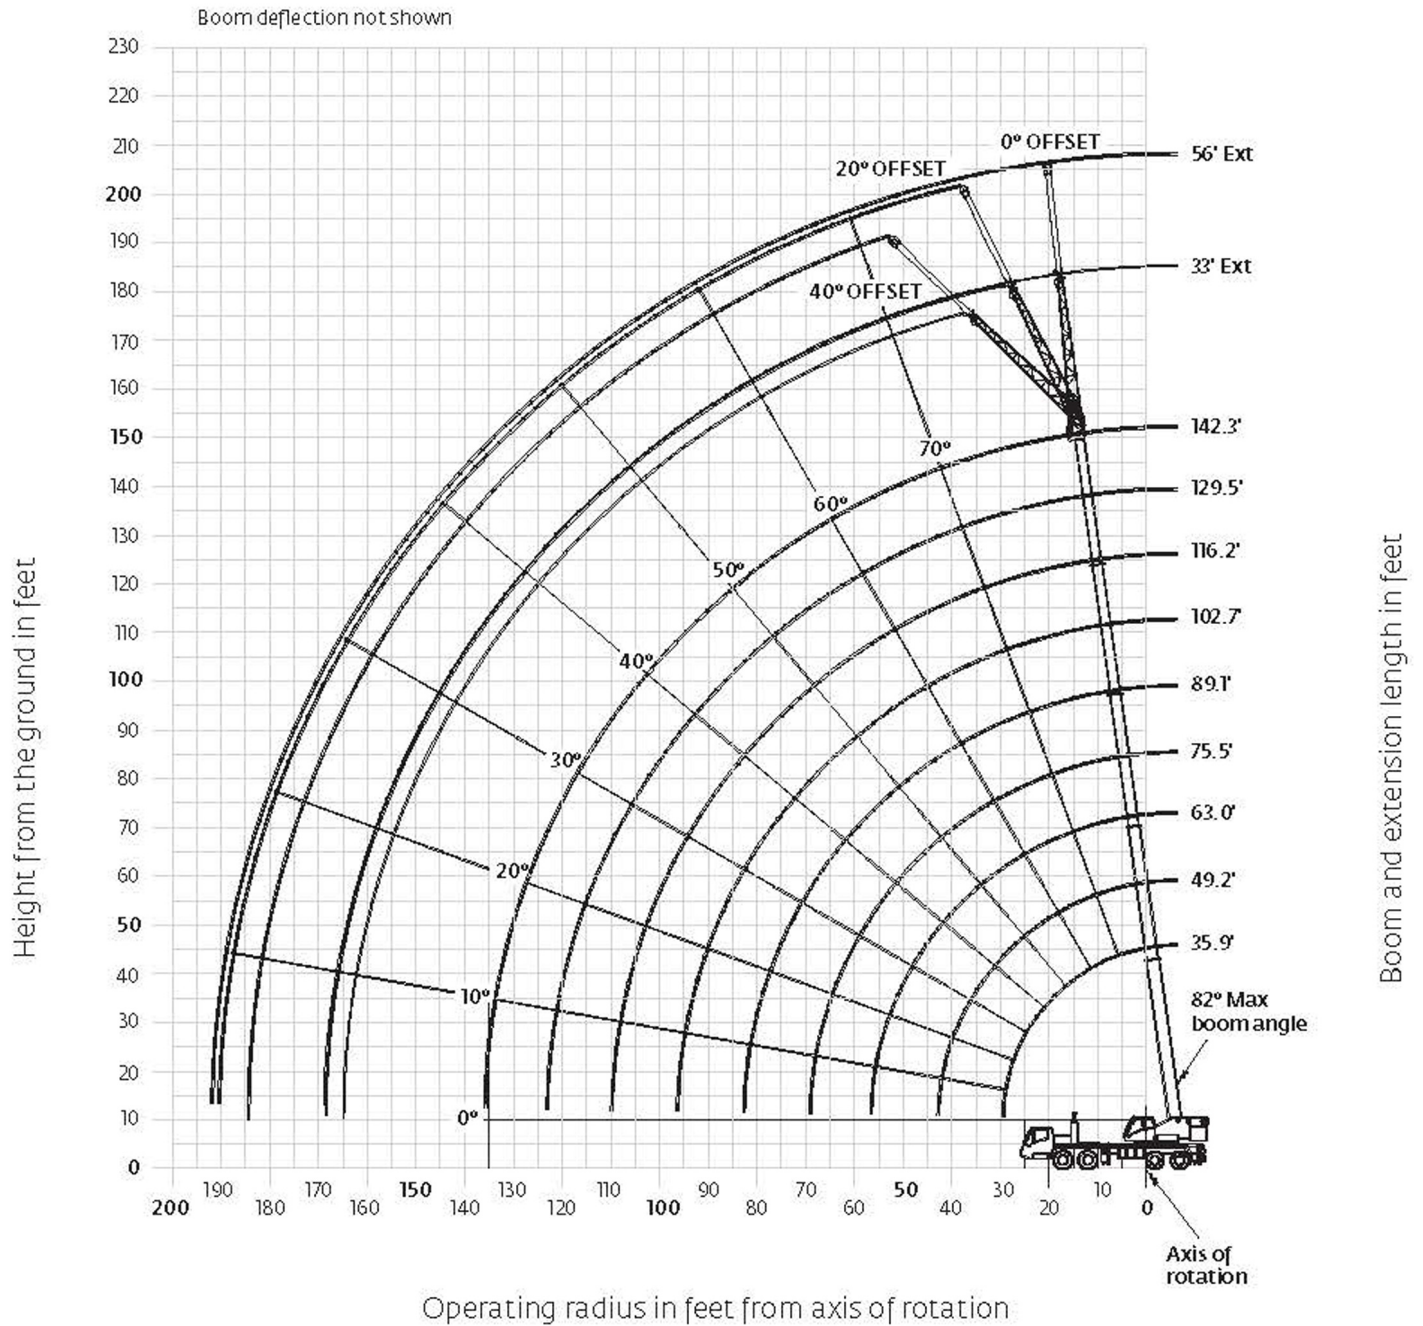

CROFTON
CRANE RENTAL & RIGGING

Grove TMS9000E

Product Guide

Features

- 90 t (110 USt) capacity
- 11,2 m - 43,4 m (36 ft - 142 ft) five-section full power boom
- Patented TWIN-LOCK™ boom pinning system
- 10 m - 17 m (33 ft - 56 ft) bi-fold lattice swingaway extension
- Optional lattice insert extensions for a 72,2 m (237 ft) maximum tip height
- Tilttable superstructure cab
- Up to 21 300 kg (48,500 lb) counterweight with hydraulic removal system

Dimensions

Dimensions shown in mm (ft)

Working Range

Main Boom and Manual Extension

36 ft - 142 ft main boom and manual lattice extension

Dimensions area for largest Grove furnished hookblock and headache ball, with anti-two block activated.