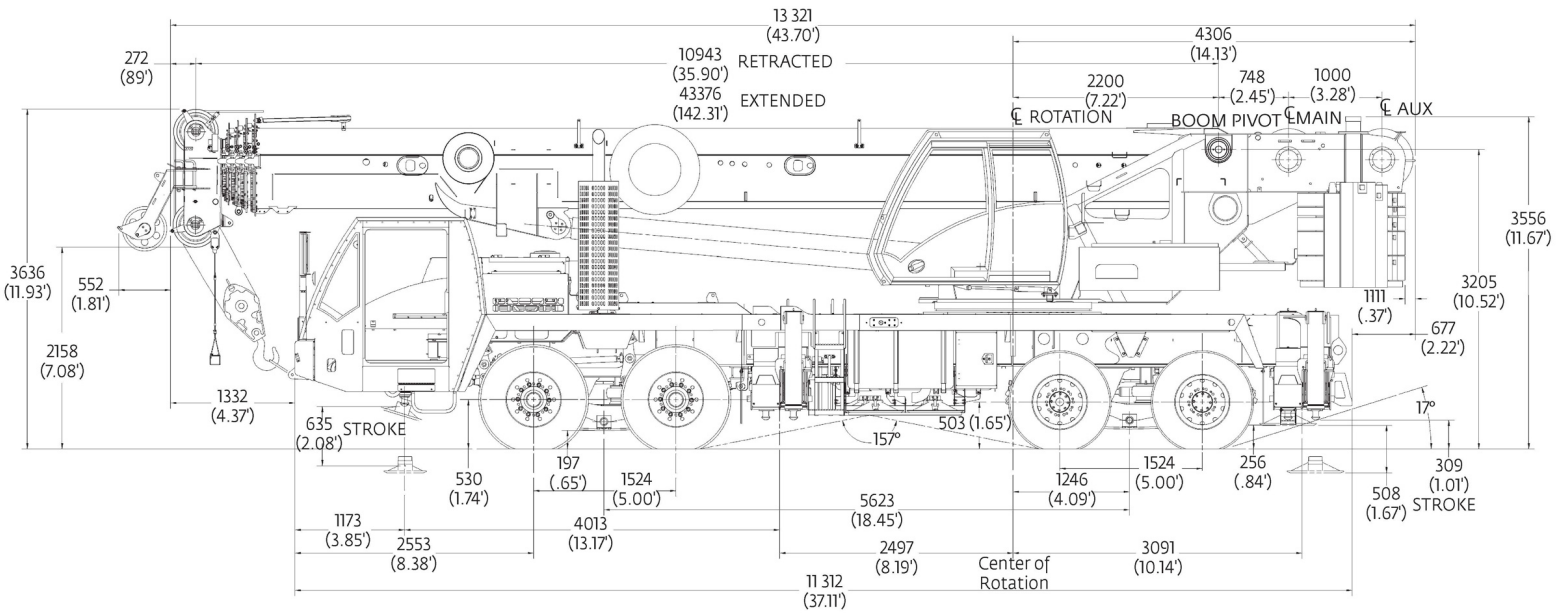

CROFTON
CRANE RENTAL & RIGGING

Grove TMS9000E

Product Guide

Features

- 90 t (110 USt) capacity
- 11,2 m - 43,4 m (36 ft - 142 ft) five-section full power boom
- Patented TWIN-LOCK™ boom pinning system
- 10 m - 17 m (33 ft - 56 ft) bi-fold lattice swingaway extension
- Optional lattice insert extensions for a 72,2 m (237 ft) maximum tip height
- Tilttable superstructure cab
- Up to 21 300 kg (48,500 lb) counterweight with hydraulic removal system

Dimensions

Dimensions shown in mm (ft)

Working Range

Main Boom and Manual Extension

36 ft - 142 ft main boom and manual lattice extension

Dimensions area for largest Grove furnished hookblock and headache ball, with anti-two block activated.

Working Range

Main Boom, Manual Extension, and Inserts

36 ft - 142 ft main boom, manual lattice extension and two 16 ft inserts

Dimensions area for largest Grove furnished hookblock and headache ball, with anti-two block activated.