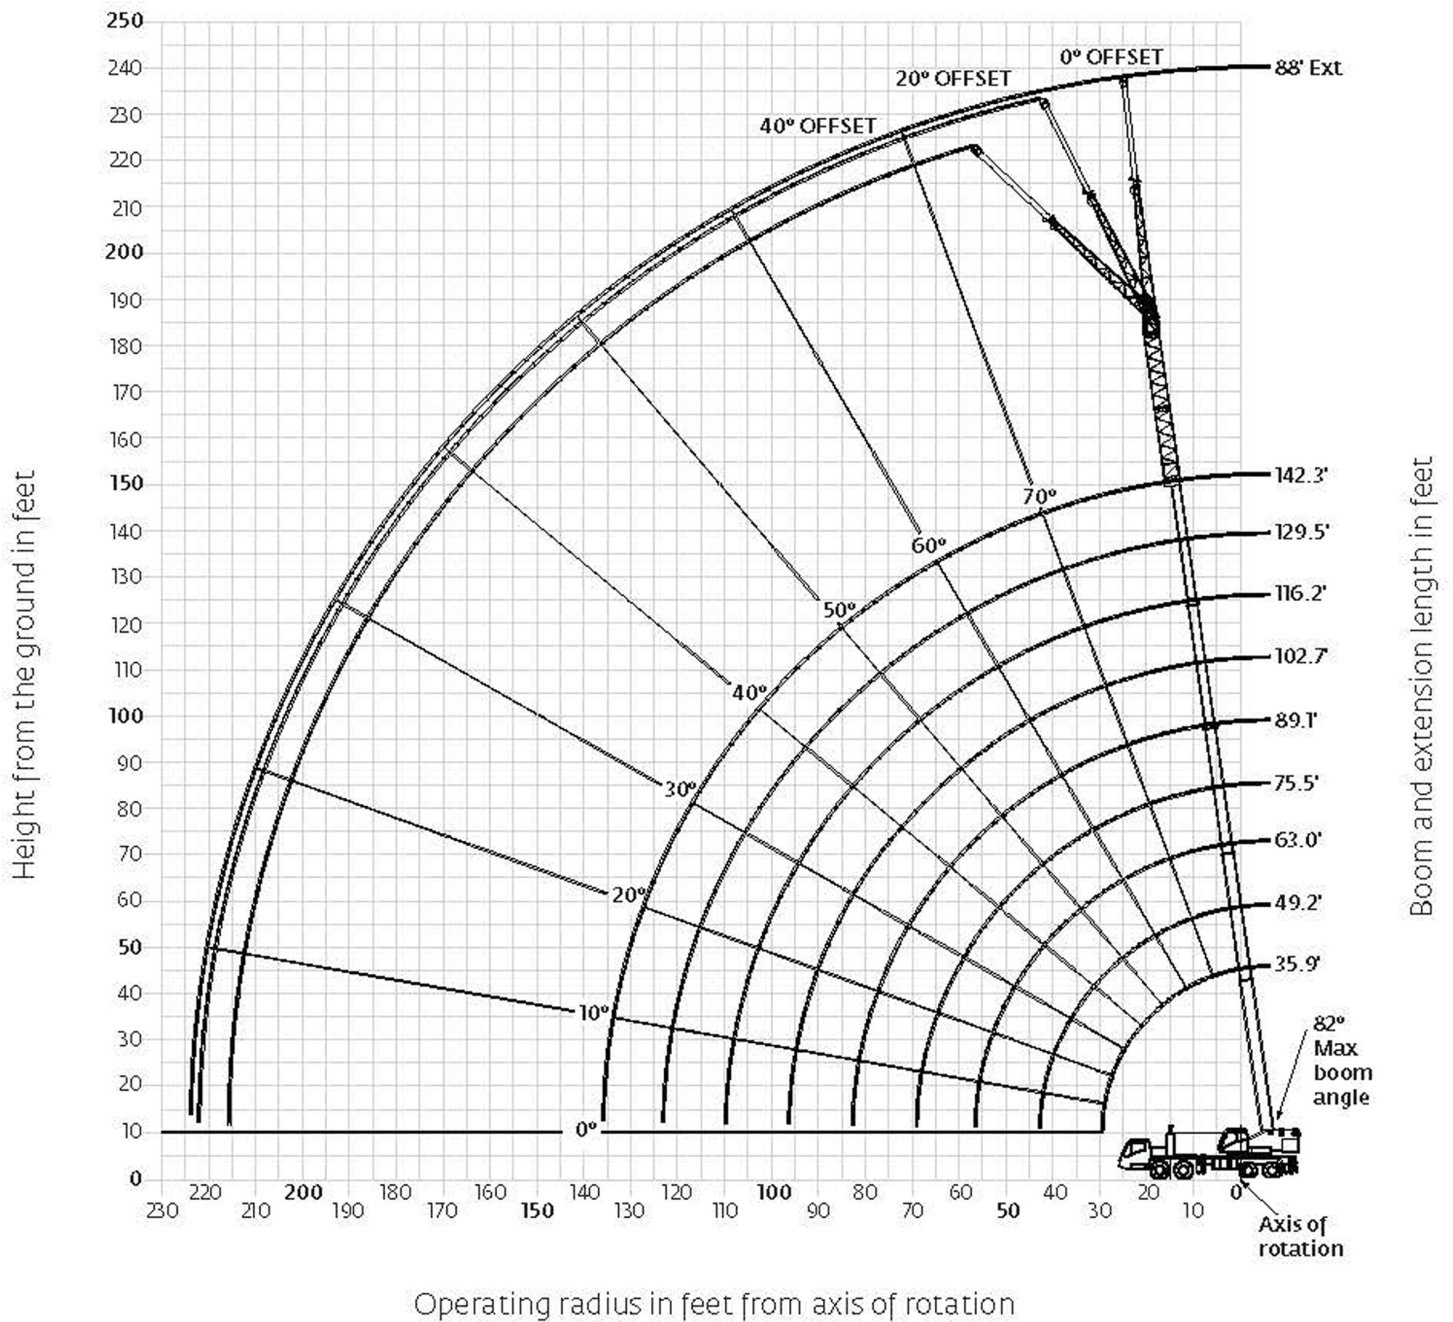

Working Range

Main Boom, Manual Extension, and Inserts

36 ft - 142 ft main boom, manual lattice extension and two 16 ft inserts

Dimensions area for largest Grove furnished hookblock and headache ball, with anti-two block activated.

Load Chart

Main Boom, Manual Extension, and Inserts

- **142 ft**
  Fixed lengths
- **33 ft - 56 ft**
  72 ft - 88 ft
  Manual offsettable
  swingaway
- **48,500 lb**
- **100%**
  24 ft 0 in
- **360°**

Feet	142.3' + 33'			142.3' + 56'			142.3' + 72'			142.3' + 88'		
	0°	20°	40°	0°	20°	40°	0°	20°	40°	0°	20°	40°
30	13,650			8470								
35	13,650			8470								
40	13,650			8470								
45	13,650	14,200		8470			6920					
50	13,650	14,200	12,200	8470			6920			5520		
55	13,650	14,200	12,200	8470	8700		6920			5520		
60	13,650	14,200	12,200	8470	8670		6920	7440		5520		
65	13,650	14,200	12,200	8470	8620		6920	7440		5520		
70	13,650	14,100	12,200	8470	8380		6920	7440		5520	5680	
75	13,650	13,500	12,200	8470	8160	6750	6920	7440	6370	5520	5610	
80	12,950	12,900	12,200	8470	7940	6640	6920	7440	6370	5520	5550	5330
85	12,250	12,250	12,200	8470	7720	6530	6920	7430	6370	5520	5480	5330
90	11,600	11,600	11,850	8470	7530	6440	6920	7330	6370	5520	5420	5330
95	11,000	11,050	11,250	8470	7340	6350	6920	7240	6350	5520	5350	5330
100	10,450	10,500	10,700	8470	7170	6280	6920	7140	6270	5520	5290	5290
105	9860	9990	10,200	8470	7020	6210	6920	7040	6200	5440	5230	5240
110	9290	9510	9720	8340	6870	6140	6920	6840	6140	5350	5160	5200
115	8750	8980	9260	8100	6730	6090	6920	6630	6090	5270	5100	5150
120	8250	8470	8720	7770	6610	6050	6710	6430	6040	5180	5040	5110
125	7790	7990	8210	7420	6490	6010	6490	6240	6000	5100	4990	5050
130	7260	7520	7610	7090	6390	5990	6270	6050	5970	5010	4920	4990
135	6670	6890		6770	6290	5970	6020	5880	5950	4930	4850	4920
140	6130	6320		6460	6200	5970	5740	5710	5800	4840	4760	4860
145	5630	5780		6070	6130	5970	5470	5560	5660	4670	4600	4720
150	5160	5280		5600	6000	5970	5220	5410	5530	4520	4460	4580
155	4740	4820		5160	5520	5660	4980	5180	5410	4360	4320	4450
160	4340			4750	5070		4590	4950	5180	4220	4190	4320
165	3990			4370	4640		4200	4560	4720	4020	4060	4200
170				4020	4240		3840	4160		3760	3950	4090
175				3690	3860		3500	3790		3420	3770	3930
180				3380	3500		3190	3430		3100	3420	3550
185				3080			2890	3100		2800	3090	
190				1830			2620	2780		2510	2770	
195							2360	2480		2250	2470	
200							2120			2000	2190	
205							1910			1770	1920	
210										1550	1660	
215										1340		
220										1160